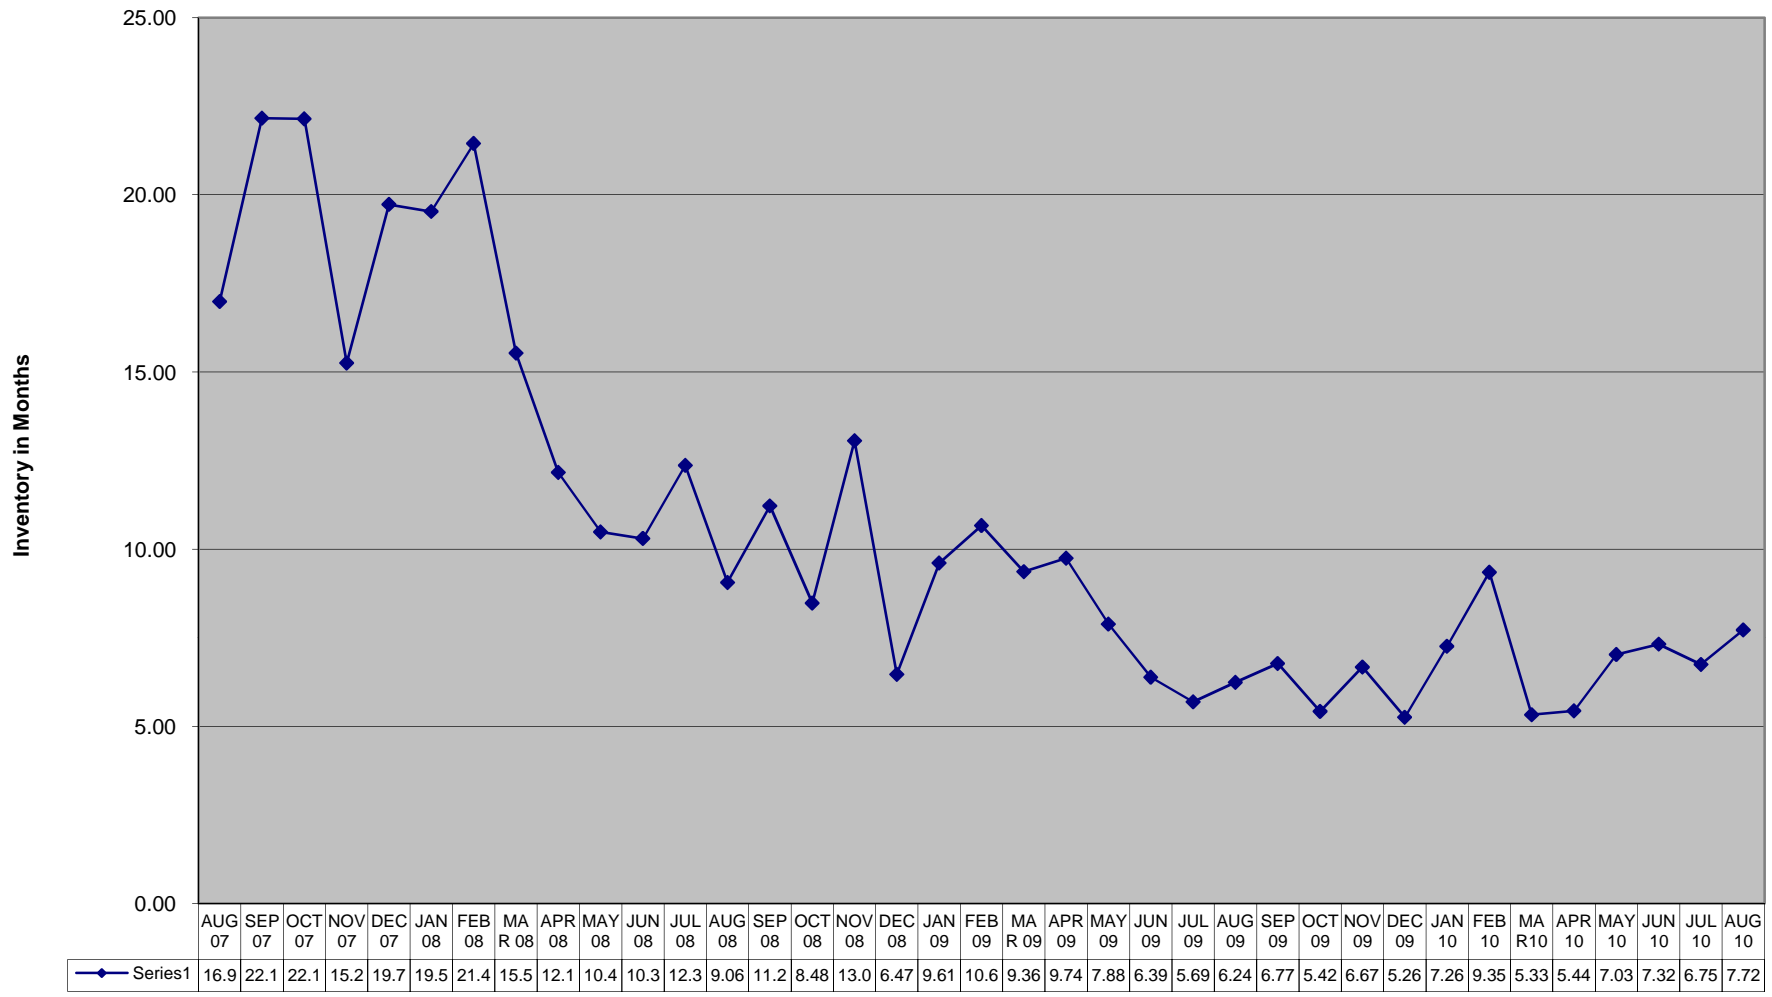

Paso Wine Area Housing Inventory

Date