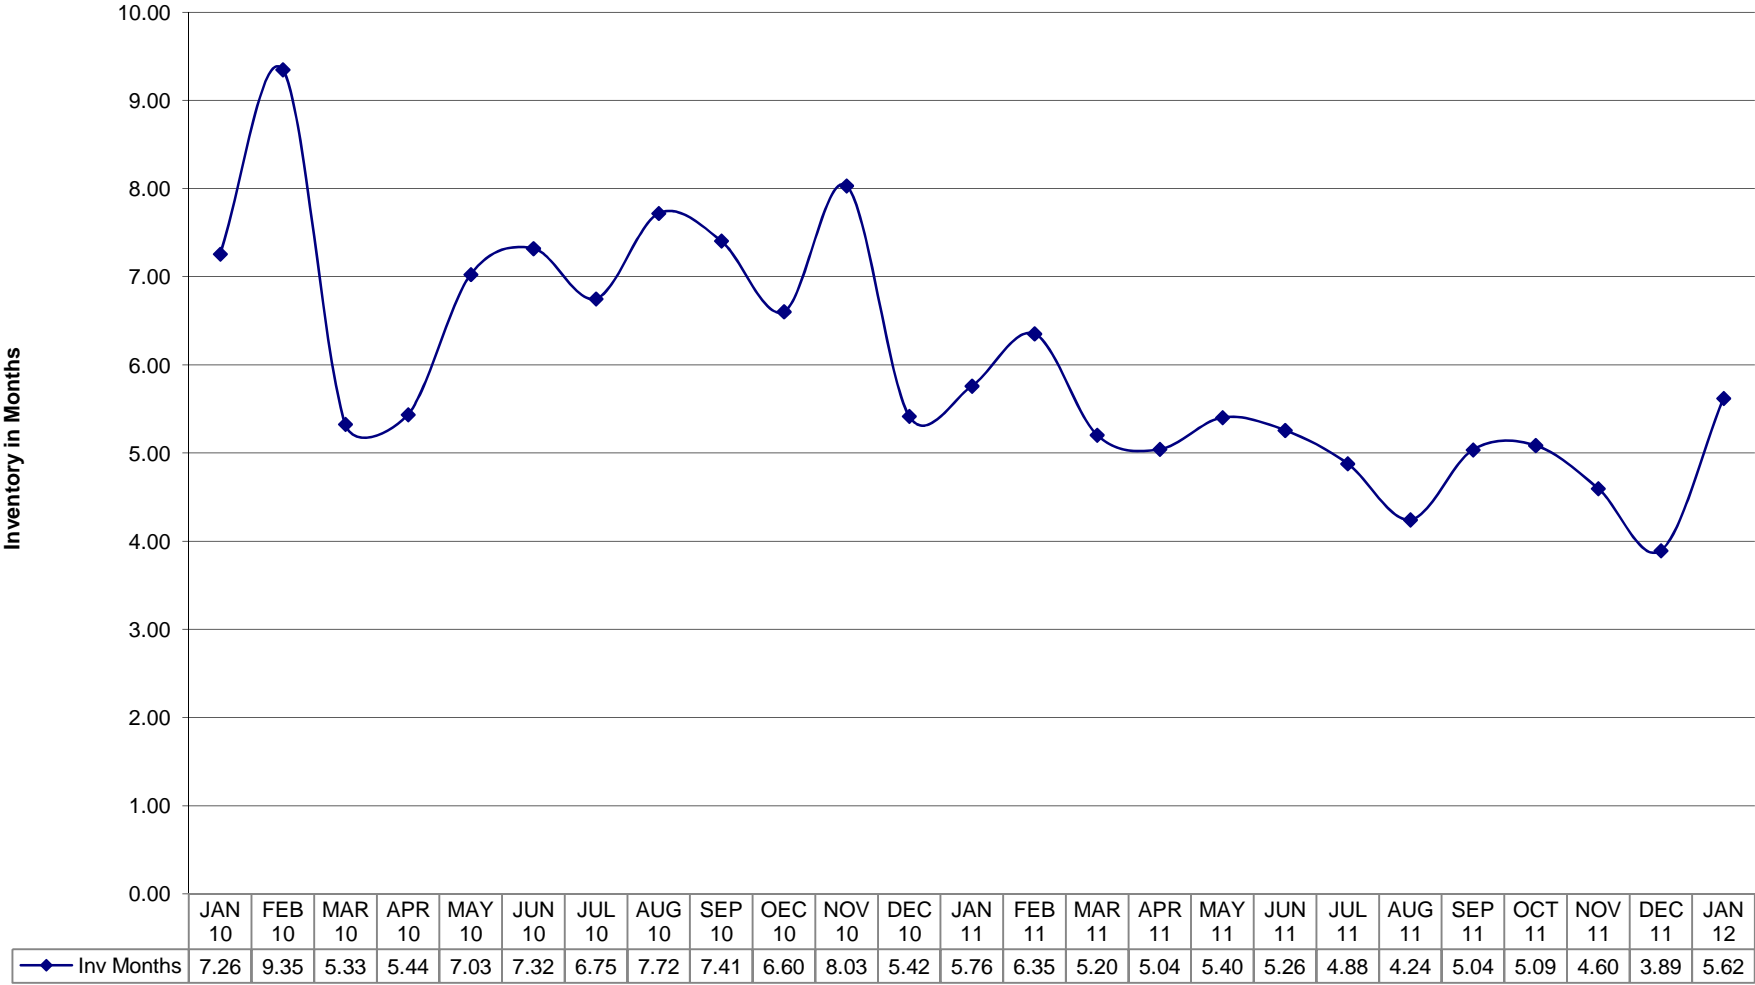

Paso Wine Area Housing Inventory

Date